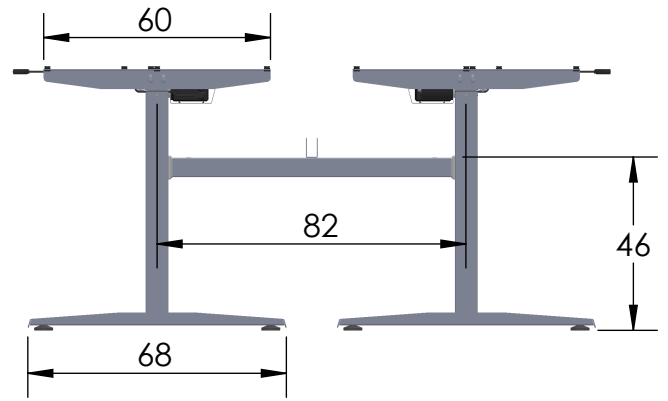

## ST SUPREME DSE23T

Electric Height Adjustable Desk Frame (4 to 6 Feet Length) Back To Back	
Height (cm)	min. 69 / max. 112
Stroke (cm)	43
Speed (cm/s)	2.5
Frame Length (cm)	min. 115 / max. 175
Table Top Depth (cm)	min. 70 / max. 80
Capacity (kg)	80
Noise dB(A)	< 50
Power	110 V to 240V
Plug Type	UK/EU/US/AUS/JP
Weight/Set (kg)	~51
Material (Frame, Column, Foot)	Powder Coated Steel (RoHS)

Packing Dimension Per Set (3 Boxes)
L95.2 X W27.5 X H13.3 (cm) - 2 Boxes
L77.5 X W13.5 X H7.5 (cm) - 1 Box
Packing Dimension Pallet (14 Units)
L110 X W90 X H120 (cm)