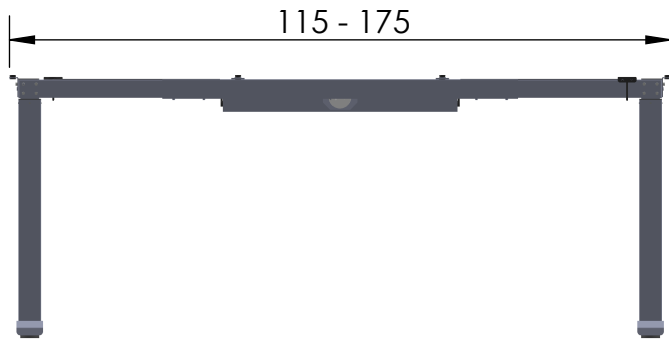

## ST SUPREME DSE23T

Electric Height Adjustable Desk Frame (4 to 6 Feet Length) Back To Back	
Height (cm)	min. 69 / max. 112
Stroke (cm)	43
Speed (cm/s)	2.5
Frame Length (cm)	min. 115 / max. 175
Table Top Depth (cm)	min. 70 / max. 80
Capacity (kg)	80
Noise dB(A)	< 50
Power	110 V to 240V
Plug Type	UK/EU/US/AUS/JP
Weight/Set (kg)	~51
Material (Frame, Column, Foot)	Powder Coated Steel (RoHS)

Packing Dimension Per Set (3 Boxes)
L95.2 X W27.5 X H13.3 (cm) - 2 Boxes
L77.5 X W13.5 X H7.5 (cm) - 1 Box
Packing Dimension Pallet (14 Units)
L110 X W90 X H120 (cm)