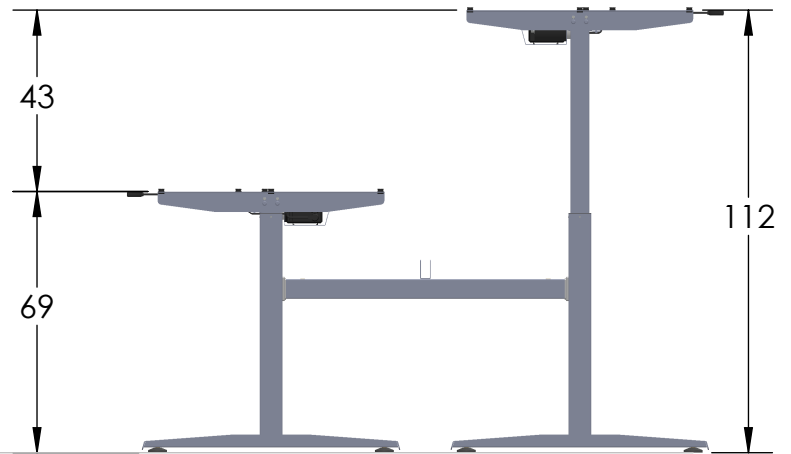

## ST SUPREME DSE23T

Electric Height Adjustable Desk Frame (4 to 6 Feet Length) Back To Back	
Height (cm)	min. 69 / max. 112
Stroke (cm)	43
Speed (cm/s)	2.5
Frame Length (cm)	min. 115 / max. 175
Table Top Depth (cm)	min. 70 / max. 80
Capacity (kg)	80
Noise dB(A)	< 50
Power	110 V to 240V
Plug Type	UK/EU/US/AUS/JP
Weight/Set (kg)	~51
Material (Frame, Column, Foot)	Powder Coated Steel (RoHS)

Packing Dimension Per Set (3 Boxes)
L95.2 X W27.5 X H13.3 (cm) - 2 Boxes
L77.5 X W13.5 X H7.5 (cm) - 1 Box
Packing Dimension Pallet (14 Units)
L110 X W90 X H120 (cm)