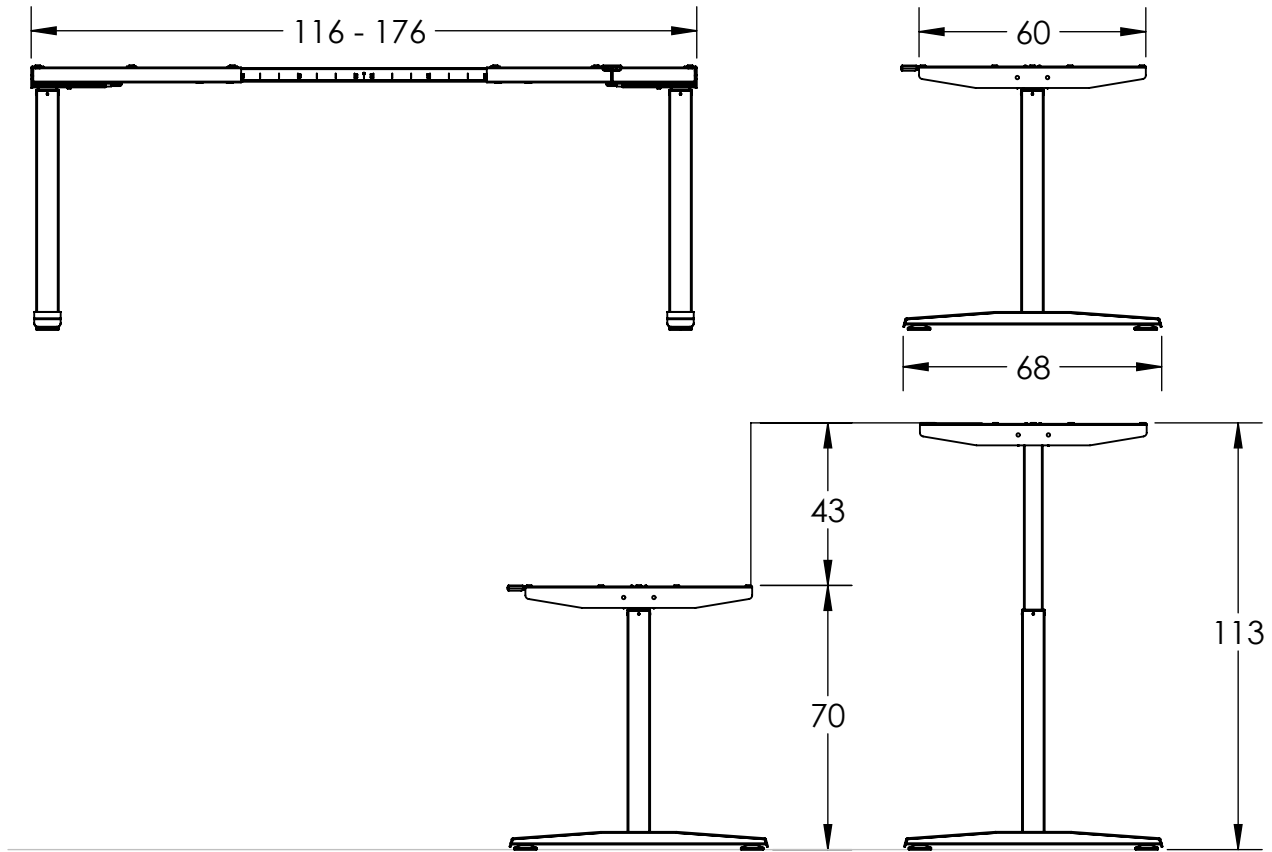

## SD201-02

<b>Electric Straight Desk Frame Table Top Length 120cm To 180cm</b>	
Height (cm)	min. 70 / max. 113
Stroke (cm)	43
Frame Length (cm)	min. 116 / max. 176
Table Top Depth (cm)	min. 70 / max. 80
Speed (cm/s)	2.8
Capacity (kg)	Max.120
Noise dB(A)	< 49
Power	110 V to 240V
Plug Type	UK/EU/US/AUS/JP
Weight/Set (kg)	~27.2
Material (Frame, Column, Foot)	Powder Coated Steel (RoHS)
Handset	Up & Down Buttons
Safety Feature	Anti-Collision Protection
<b>Packing Dimension Per Set</b>	
L112 X W17.5 X H25 (cm)	
<b>Packing Dimension Pallet (24 Units)</b>	
L112 X W105 X H112(cm)	