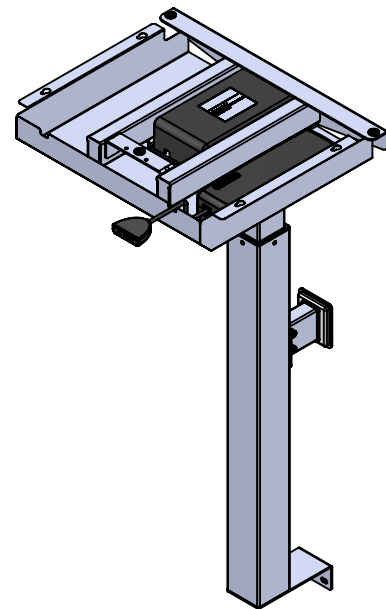

SD227-04

Electric Single Column Desk Frame (Wall Mounted)

Height (cm)	min. 75 / max. 118
Stroke (cm)	43
Floor Level (cm)	9
Table Top Length (cm)	min. 70 / max. 80
Table Top Depth (cm)	min. 45 / max. 50
No. of Motor	1
Speed (cm/s)	2.8
Capacity (kg)	Max. 60
Noise dB(A)	< 49
Power	110V to 240V
Plug Type	UK/EU/US/AUS/JP
Weight/Set (kg)	~8.4
Material (Frame, Column, Foot)	Powder Coated Steel (RoHS)
Handset	Up & Down Buttons
Safety Feature	Anti-Collision Protection
Packing Dimension Per Set (1 Box)	
L67.8 X W21.8 X H18.5 (cm)***	
Packing Dimension Pallet (16 Boxes)	
L115 X W113 X H107.6 (cm)***	