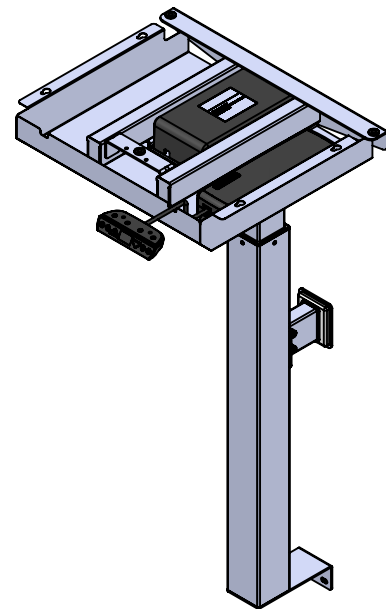

SD227-03

Electric Single Column Desk Frame (Wall Mounted)	
Height (cm)	min. 75 / max. 118
Stroke (cm)	43
Floor Level (cm)	9
Table Top Length (cm)	min. 70 / max. 80
Table Top Depth (cm)	min. 45 / max. 50
No. of Motor	1
Speed (cm/s)	2.8
Capacity (kg)	Max. 60
Noise dB(A)	< 49
Power	110V to 240V
Plug Type	UK/EU/US/AUS/JP
Weight/Set (kg)	~8.4
Material (Frame, Column, Foot)	Powder Coated Steel (RoHS)
Handset	4 Preset Digital Display Memory
Safety Feature	Anti-Collision Protection
Packing Dimension Per Set (1 Box)	
L67.8 X W21.8 X H18.5 (cm)***	
Packing Dimension Pallet (16 Boxes)	
L115 X W113 X H107.6 (cm)***	