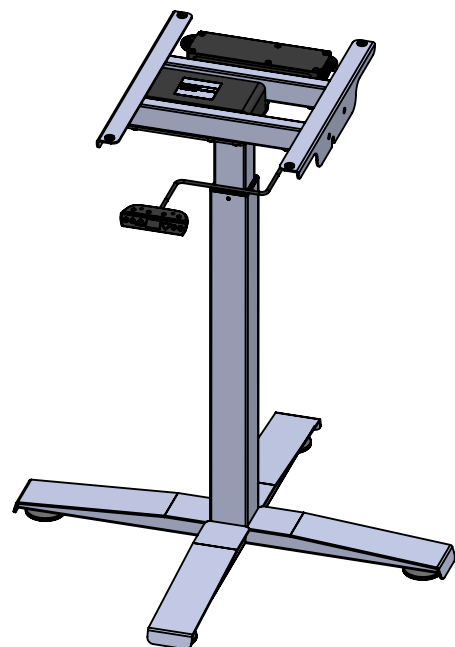

SD227

Electric Single Column Desk Frame	
Height (cm)	min. 70 / max. 113
Stroke (cm)	43
Table Top Diameter (cm)	min. 60 / max. 90
No. of Motor	1
Speed (cm/s)	2.8
Capacity (kg)	Max. 80
Noise dB(A)	< 50
Power	110V to 240V
Plug Type	UK/EU/US/AUS/JP
Weight/Set (kg)	~13
Material (Frame, Column, Foot)	Powder Coated Steel (RoHS)
Handset	TDH Series Memory Function (4 Memory Positions)
Safety Feature	Anti-Collision Protection
Packing Dimension Per Set (2 Boxes)	
L57.5 X W56.5 X H5.4 (cm) - 1 Box	
L67.8 X W21.8 X H18.5 (cm) - 1 Box	
Packing Dimension Pallet (16 sets)	
L115 X W113 X H107.6 (cm)	