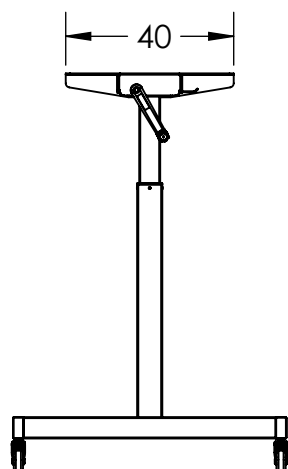

SUNDeSK

SD226-06

Manual Single Column Desk	
Height (cm)	min. 75 / max. 118
Stroke (cm)	43
Speed (cm)	0.4/ crank turn
Table Top Length (cm)	min.70 / max.80
Table Top Depth (cm)	min.45 / max.50
Capacity (kg)	Max. 40
Noise dB(A)	-
Crank Handle (Colour)	Grey/Black
Weight/Set (kg)	~12
Material (Frame, Column, Foot)	Powder Coated Steel (RoHS)
Packing Dimension Per Set	

Packing Dimension Pallet	