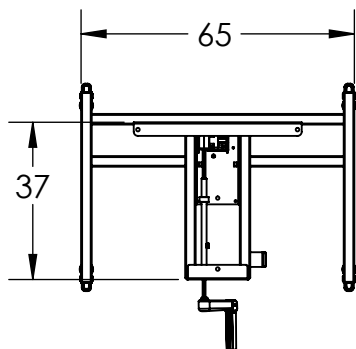

SUNDeSK

SD226-06

Manual Single Column Desk	
Height (cm)	min. 75 / max. 118
Stroke (cm)	43
Speed (cm)	0.4/ crank turn
Table Top Length (cm)	min.70 / max.80
Table Top Depth (cm)	min.45 / max.50
Capacity (kg)	Max. 40
Noise dB(A)	-
Crank Handle (Colour)	Grey/Black
Weight/Set (kg)	~12
Material (Frame, Column, Foot)	Powder Coated Steel (RoHS)
Packing Dimension Per Set	

Packing Dimension Pallet	