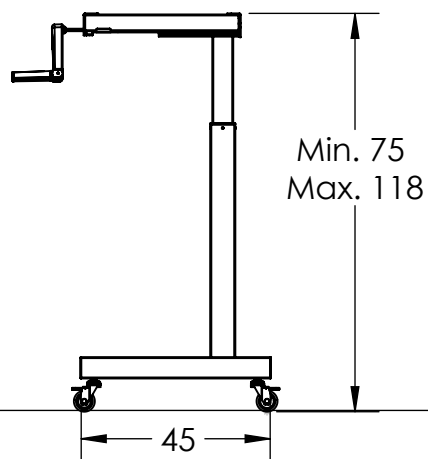

SUNDeSK

SD226-06

Manual Single Column Desk	
Height (cm)	min. 75 / max. 118
Stroke (cm)	43
Speed (cm)	0.4/ crank turn
Table Top Length (cm)	min.70 / max.80
Table Top Depth (cm)	min.45 / max.50
Capacity (kg)	Max. 40
Noise dB(A)	-
Crank Handle (Colour)	Grey/Black
Weight/Set (kg)	~12
Material (Frame, Column, Foot)	Powder Coated Steel (RoHS)
Packing Dimension Per Set	

Packing Dimension Pallet	